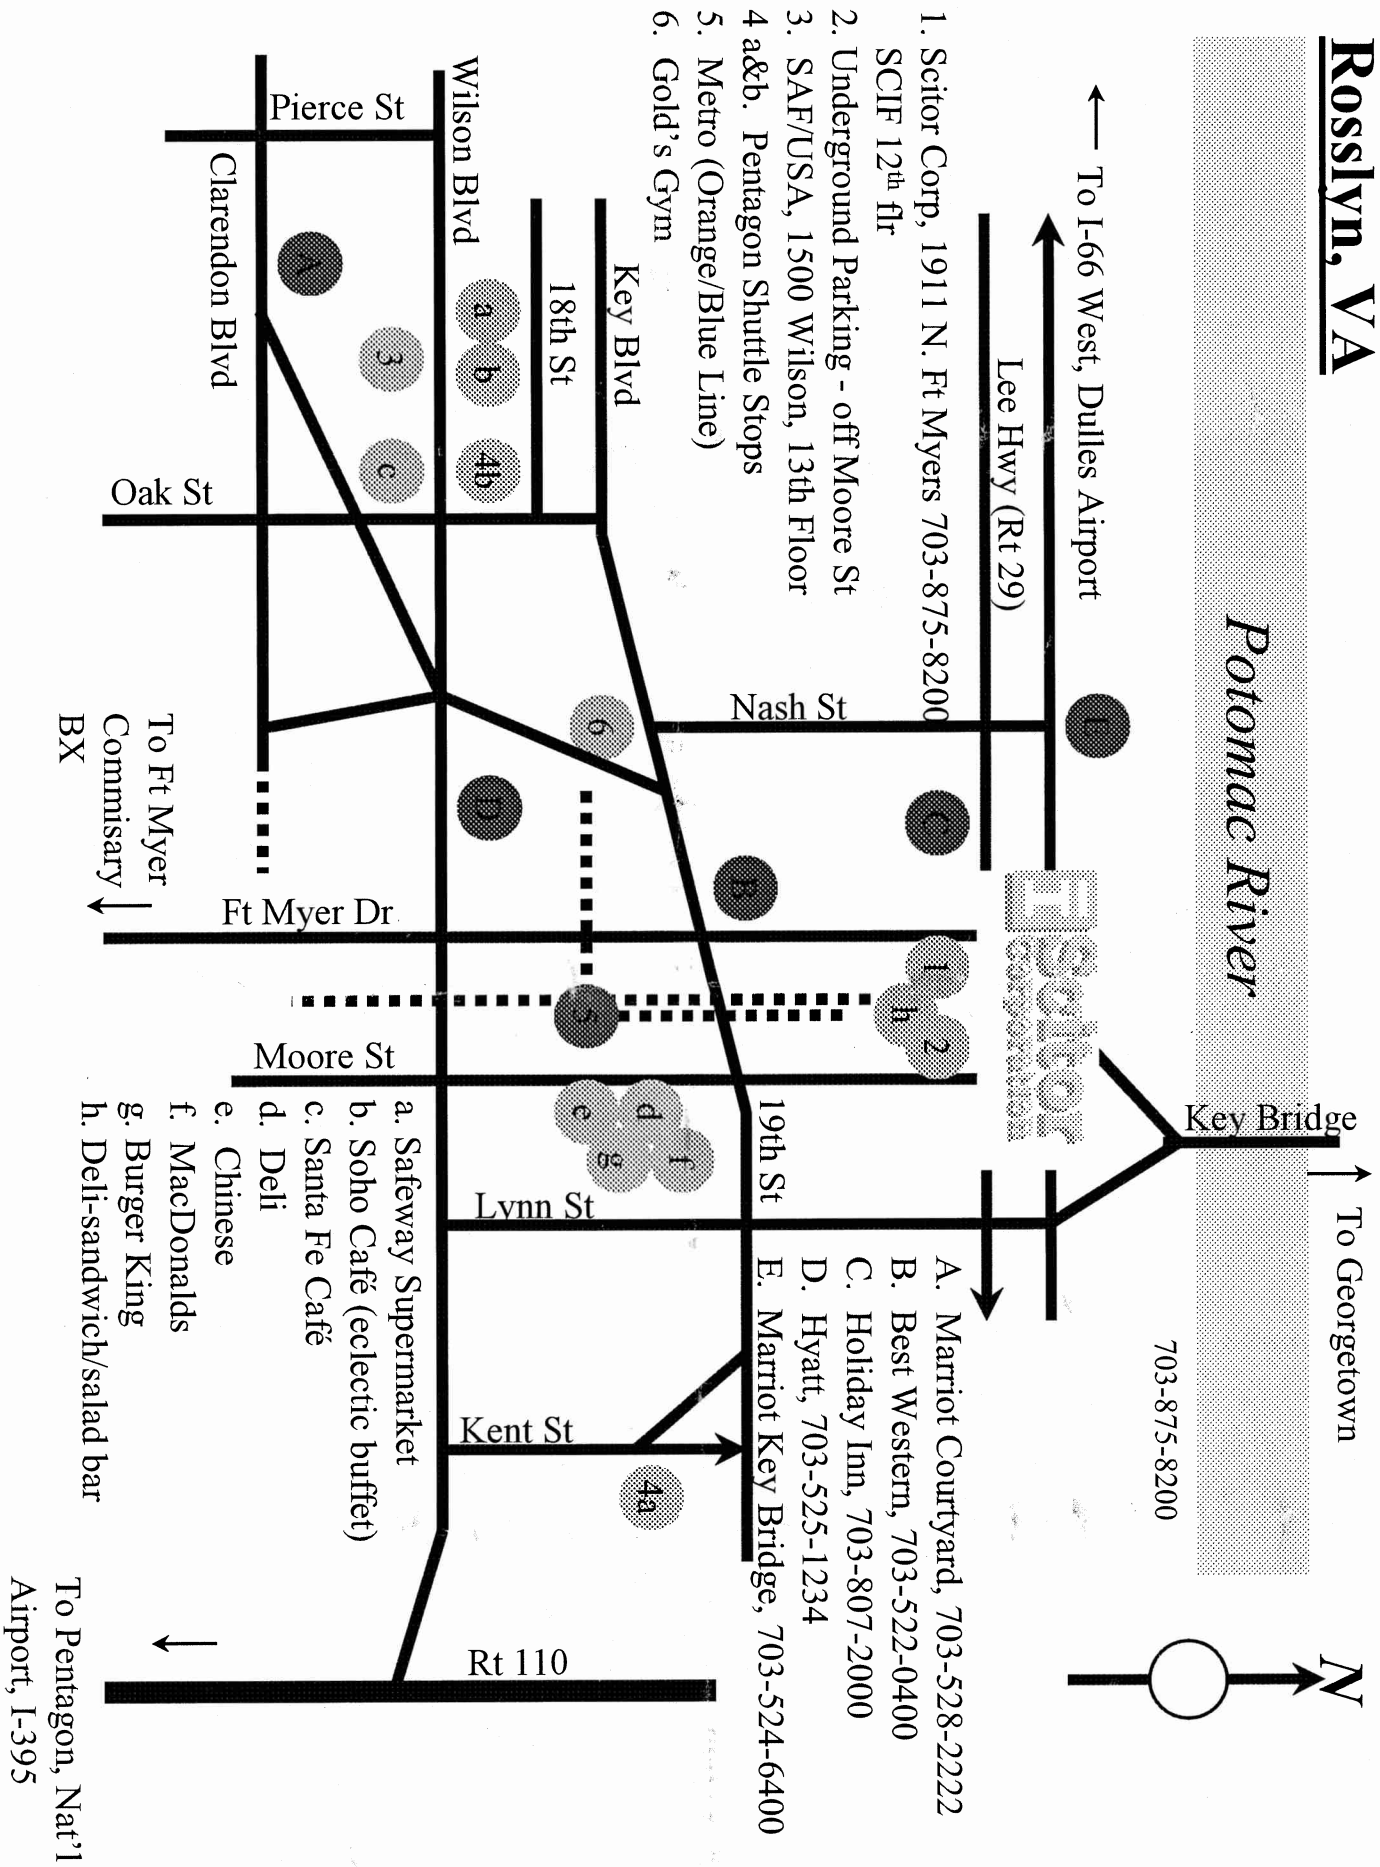

# Rosslyn, VA

1. Scitor Corp, 1911 N. Ft Myers 703-875-8200 SCIF 12<sup>th</sup> flr
2. Underground Parking - off Moore St
3. SAF/USA, 1500 Wilson, 13th Floor
- 4 a&b. Pentagon Shuttle Stops
5. Metro (Orange/Blue Line)
6. Gold's Gym

- A. Marriott Courtyard, 703-528-2222
- B. Best Western, 703-522-0400
- C. Holiday Inn, 703-807-2000
- D. Hyatt, 703-525-1234
- E. Marriott Key Bridge, 703-524-6400

- a. Safeway Supermarket
- b. Soho Café (eclectic buffet)
- c. Santa Fe Café
- d. Deli
- e. Chinese
- f. MacDonalds
- g. Burger King
- h. Deli-sandwich/salad bar

To Pentagon, Nat'l Airport, I-395